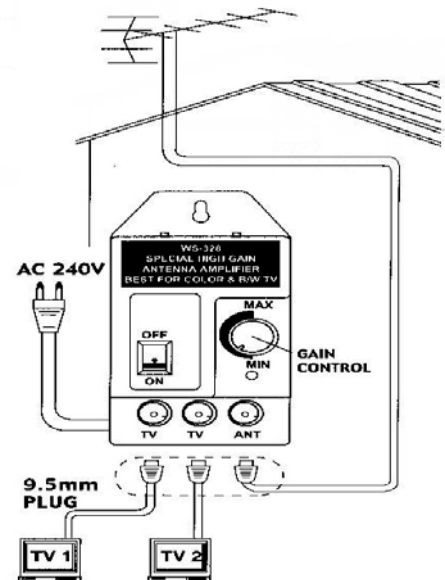

AUDIO , VIDEO - RF PRODUCTS

IDEAL TO SUPPLY SIGNAL TO ROOMS FAR FROM AV EQUIPMENT LIKE BEDROOMS & KITCHEN .

AV-4210 B

AUDIO , VIDEO TO RF CONVERTER

VARIABLE OUTPUT FREQUENCY

CH 26 TO 40

3 RCA INPUT , STEREO AUDIO & VIDEO

TV RF OUTPUT

EXTERNAL TV ANTENNA BYPASS

WITH AC/DC ADAPTOR

WITH FROM MODULATOR TO TV

IN BLISTER PACK

IDEAL FOR SETUP OF PORTABLE SATELLITE DISH

J2085

SATELLITE FINDER

AUDIO TONE FUNCTION

HIGH SENSITIVE ILLUMINATED METER

DC INPUT SOCKET 13 TO 18 V DC

SPECIFICATION

FREQUENCY : 950 - 2150MHz

INPUT LEVEL : - 25dBm - 75dBm

SENSITIVITY : BETTER THAN 7 MICRO VOLT

GAIN : 55dB . 3 CARRIER C/N OF 15dB

OPERATING RANGE : LNB GAIN -52 -60dB

WS328 OR J2100 INDOOR ANTENNA AMPLIFIER

BAND : VHF : CHANNEL 1 - 14

UHF : CHANNEL 21 - 60

GAIN : VHF : 28dB

UHF 26dB

VARIABLE ADJUSTMENT

BAND WIDTH : 40 - 890 MHz

IMPEDANCE : 75 OHM

PLUG : 9.5mm RF PLUG

VOLTAGE : 220 - 240V AC