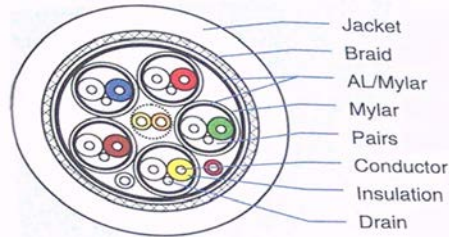

HE14035 /

HDMI MALE TO MALE TYPE "A"

CABLE DETAILS	HDMI VERSION	
	1.3B	1.4
Brand Name	JUS	JUS
Manufacturer	HINKE ELECTRONICS HDMI compliant Certificate no SZ#489	
Plugs Type :	19 Pin gold plated , moulded Type A - 13.9 mm X 4.45mm	
Cable : Black - 1.2 to 5 meters long	28 AWG , 7.3mm OD	28 AWG , 7.3mm OD
Cable : Black - 6 to 20 meters , longest use-able = 20 meters	26 AWG , 8 mm OD	26 AWG , 8 mm OD
Bitrate	10.2 Gbit/s (340 MHz)	
Hot pluggable	Yes	
Audio signal	LPCM, Dolby Digital, DTS, DVD-Audio, Super Audio CD, Dolby Digital Plus, Dolby TrueHD, DTS-HD High Resolution Audio, DTS-HD Master Audio, MPCM, DSD, DST	
Video signal	480i, 480p, 576i, 576p, 720p, 1080i, 1080p, 1440p, 1600p, 2160p,	
Data signal	Yes	
Package : 1.2 to 5 meters	Blister & card	Blister & card
Package : 6 to 20 meters	Colour box	Colour box
Package : optional	Hanging P E Bag	

TECHNICAL SPECIFICATION	1.3B	1.4
Maximum total TMDS throughput (Gbit/s) including 8b/10b overhead	10.2	10.2
Maximum audio throughput (Mbit/s)	36.86	36.86
Maximum color depth (bit/px.)	48	48
Maximum resolution over single link at 24-bit/px	2560x1600p75	4096x2160p24
Maximum resolution over single link at 30-bit/px	2560x1600p60	4096x2160p24
Maximum resolution over single link at 36-bit/px	1920x1200p75	4096x2160p24
Maximum resolution over single link at 48-bit/px	1920x1200p60	1920x1200p60
sRGB	Yes	Yes
8 channel LPCM, 192 kHz, 24 bit audio capability	Yes	Yes
Blu-ray Disc and HD DVD video and audio at full resolution	Yes	Yes
DVD-Audio support	Yes	Yes
Super Audio CD (DSD) support	Yes	Yes
Dolby TrueHD bitstream capable	Yes	Yes
DTS-HD Master Audio bitstream capable	Yes	Yes
Stereoscopic 3D over HDMI	No	Yes
Ethernet channel	No	Yes
Audio return channel (ARC)	No	Yes