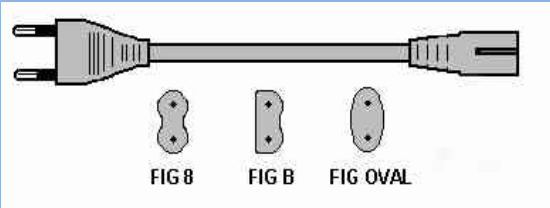

PART NO	LENGTH	DESCRIPTION
TMF11Y18	1.8M	TV VIDEO LEAD 9.5mm PAL RF MALE TO FEMALE WHITE 3C2V 48 X 0.1mm STRANDS COPPER SHIELD WITH FOIL 5mm OD
TMF11Y20	2.0M	TV VIDEO LEAD 9.5mm PAL RF MALE TO FEMALE WHITE 3C2V 48 X 0.1mm STRANDS COPPER SHIELD WITH FOIL 5mm OD
TMF11Y50	5.0M	TV VIDEO LEAD 9.5mm PAL RF MALE TO FEMALE WHITE 3C2V 48 X 0.1mm STRANDS COPPER SHIELD WITH FOIL 5mm OD
TMF11Y1A	10M	TV VIDEO LEAD 9.5mm PAL RF MALE TO FEMALE WHITE 3C2V 48 X 0.1mm STRANDS COPPER SHIELD WITH FOIL 5mm OD

PART NO	LENGTH	DESCRIPTION
TMM11Y15	1.5M	TV VIDEO LEAD 9.5mm PAL RF MALE TO MALE WHITE 3C2V 48 X 0.1mm STRANDS COPPER SHIELD WITH FOIL 5mm OD
TMM11Y18	1.8M	TV VIDEO LEAD 9.5mm PAL RF MALE TO MALE WHITE 3C2V 48 X 0.1mm STRANDS COPPER SHIELD WITH FOIL 5mm OD
TMM11Y20	2.0M	TV VIDEO LEAD 9.5mm PAL RF MALE TO MALE WHITE 3C2V 48 X 0.1mm STRANDS COPPER SHIELD WITH FOIL 5mm OD
TMM11Y50	5.0M	TV VIDEO LEAD 9.5mm PAL RF MALE TO MALE WHITE 3C2V 48 X 0.1mm STRANDS COPPER SHIELD WITH FOIL 5mm OD
TMM11Y1A	10M	TV VIDEO LEAD 9.5mm PAL RF MALE TO MALE WHITE 3C2V 48 X 0.1mm STRANDS COPPER SHIELD WITH FOIL 5mm OD

PART NO	LENGTH	DESCRIPTION
JX5017	30cm	FUSE HOLDER WITH WIRE , 0.5mm² COPPER 2.5mm OD
FH3P1503	30cm	FUSE HOLDER WITH WIRE , 1.5mm² COPPER 3.5mm O/D

AC CORD FIG 8 TO 2PIN VDE PLUG

JX5010A	1.8M	FIG 8 TO 2 PIN VDE PLUG 0.4mm² SLEEVED WIRE
ACFBTE518	1.8M	FIG B TO TIN END 0.4mm² SLEEVED WIRE