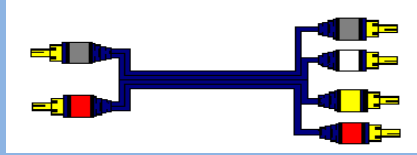

TRANSPARENT BLUE OFC WIRE GOLD PLUGS

2 TO 4 RCA GOLD PLUGS

PART NO	LENGTH	DESCRIPTION
PGG24X20	2.0M	2RCA GOLD PLUG TO 4RCA GOLD PLUG , 2X4mm OD TRANSPARENT BLUE , 15/0.12 STRANDS COPPER CENTRE , 30/0.12 STRANDS COPPER SHIELD , OFC CABLE
PGG24X50	5.0M	2RCA GOLD PLUG TO 4RCA GOLD PLUG , 2X4mm OD DARK BLUE , 15/0.12 STRANDS COPPER CENTRE , 30/0.12 STRANDS COPPER SHIELD , OFC CABLE